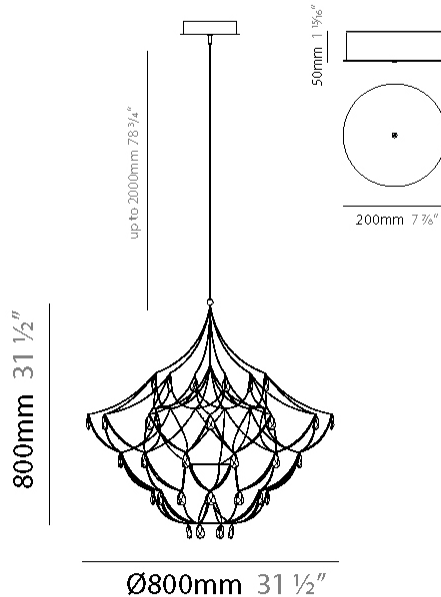

D101389-

base number	LED Dimming	Color Temperature	Finish Options

1. To build a product code in our configurator select the specify button on the base model # product page
2. To build a manual product code on this datasheet choose from the options listed below in blue font and add the suffix to the base model #

GENERAL

Series: Crystal Galaxy
Brand: Quasar
Division: Design
Mounting Type: Suspension
Mounting Location: Ceiling
Subcategory: Ambient

PHYSICAL

Shape: Abstract
Diameter (mm): 800
Diameter (in): 31 1/2
Height (mm): 800
Height (in): 31 1/2
Max. Overall Height (mm): 2000
Max. Overall Height (in): 78 3/4
Light Distribution: Omnidirectional
Weight (kg): 3
Weight (lbs): 6.61
Diffuser: Asfour Crystals
Fixture Finish: NIC / BRA / BBR
Fixture Material: Metal
Upon Request: Custom Sizes

ELECTRICAL

Number of Lamps: 60
Lamp Type: LED Retrofit
Input Wattage (W): 19.8
Bulb Included: Bulb Included
Max. Wattage Per Lamp (W): 0.33
Lamp Base: E10
Dimming: 0-10V Dimming / Phase Dimming (120Vac Only)
Driver Included: Yes
Driver Location: Integrated
Driver Type: Constant Voltage - Universal
Driver Class: Class 2
Input Voltage (V): 120 - 277
Output Voltage (V): 12
Lamp Voltage (V): 12

LED

Color Temperature (°K): 2600 / 3000 / 3500
Max. Delivered Lumen (lm): 1380 (2600K)
CRI: >90 CRI
Lamp Life (hrs): 50000

OPTICAL

RATINGS AND CERTIFICATIONS

Certified By: Certified for North American Standards
IP rating: IP20