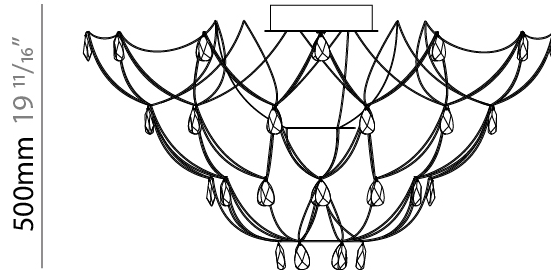

PROJECT	
TYPE	
SPECIFIER	
QUANTITY	
DATE	

CRYSTAL GALAXY SURFACE

D102029-

base number	LED Dimming	Color Temperature	Finish Options

1. To build a product code in our configurator select the specify button on the base model # product page
2. To build a manual product code on this datasheet choose from the options listed below in blue font and add the suffix to the base model #

GENERAL

Series: Crystal Galaxy
Brand: Quasar
Division: Design
Mounting Type: Surface
Mounting Location: Ceiling
Subcategory: Ambient

PHYSICAL

Shape: Abstract
Diameter (mm): 1000
Diameter (in): 39 ³/₈
Height (mm): 500
Height (in): 19 ¹¹/₁₆
Light Distribution: Omnidirectional
Weight (kg): 3
Weight (lbs): 6.61
Fixture Finish: NIC / BRA / BBR
Fixture Material: Metal
Upon Request: Custom Sizes

ELECTRICAL

Number of Lamps: 66
Lamp Type: LED Retrofit
Input Wattage (W): 21.78
Bulb Included: Bulb Included
Max. Wattage Per Lamp (W): 0.33
Lamp Base: E10
Dimming: 0-10V Dimming / Phase Dimming (120Vac Only)
Driver Included: Yes
Driver Location: Integrated
Driver Type: Constant Voltage - Universal
Driver Class: Class 2
Input Voltage (V): 120 - 277
Output Voltage (V): 12
Lamp Voltage (V): 12

LED

Color Temperature (°K): 2600 / 3000 / 3500
Max. Delivered Lumen (lm): 1518 (2600K)
CRI: >80 CRI
Lamp Life (hrs): 50000

OPTICAL

RATINGS AND CERTIFICATIONS

Certified By: Certified for North American Standards
IP rating: IP20

Ø1000mm 39 ³/₈"