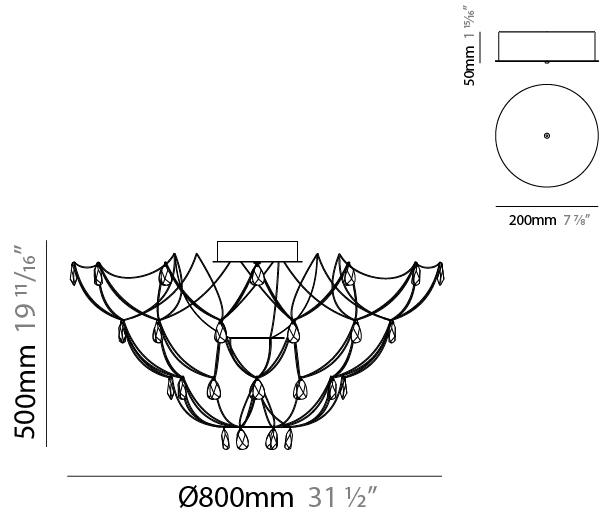

PROJECT	_____
TYPE	_____
SPECIFIER	_____
QUANTITY	_____
DATE	_____

CRYSTAL GALAXY SURFACE

D102028-

base number	LED	Color	Finish
	Dimming	Temperature	Options

1. To build a product code in our configurator select the specify button on the base model # product page
2. To build a manual product code on this datasheet choose from the options listed below in blue font and add the suffix to the base model #

GENERAL

Series: Crystal Galaxy
Brand: Quasar
Division: Design
Mounting Type: Surface
Mounting Location: Ceiling
Subcategory: Ambient

PHYSICAL

Shape: Abstract
Diameter (mm): 800
Diameter (in): 31 1/2
Height (mm): 500
Height (in): 19 11/16
Light Distribution: Omnidirectional
Weight (kg): 3
Weight (lbs): 6.61
[Fixture Finish: NIC / BRA / BBR](#)
Fixture Material: Metal
Upon Request: Custom Sizes

ELECTRICAL

Number of Lamps: 54
Lamp Type: LED Retrofit
Input Wattage (W): 17.82
Bulb Included: Bulb Included
Max. Wattage Per Lamp (W): 0.33
Lamp Base: E10
[Dimming: 0-10V Dimming / Phase Dimming (120Vac Only)](#)
Driver Included: Yes
Driver Location: Integrated
Driver Type: Constant Voltage - Universal
Driver Class: Class 2
Input Voltage (V): 120 - 277
Output Voltage (V): 12
Lamp Voltage (V): 12

LED

[Color Temperature (°K): 2600 / 3000 / 3500](#)
Max. Delivered Lumen (lm): 1242 (2600K)
CRI: >80 CRI
Lamp Life (hrs): 50000

OPTICAL

RATINGS AND CERTIFICATIONS

Certified By: Certified for North American Standards
IP rating: IP20